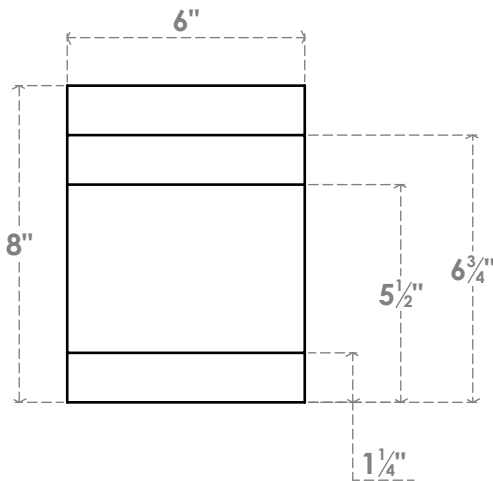

# RFTP06X08X20MED

6"W X 8"H X 20"L MEDITERRANEAN ARCHITECTURAL GRADE PVC RAFTER TAIL

SIDE PROFILE

FRONT PROFILE

ISOMETRIC

EKENA MILLWORK  
 2300 WEST MAIN ST.  
 CLARKSVILLE, TX 75426  
 TOLL FREE: 866-607-0453  
 WWW.EKENAMILLWORK.COM