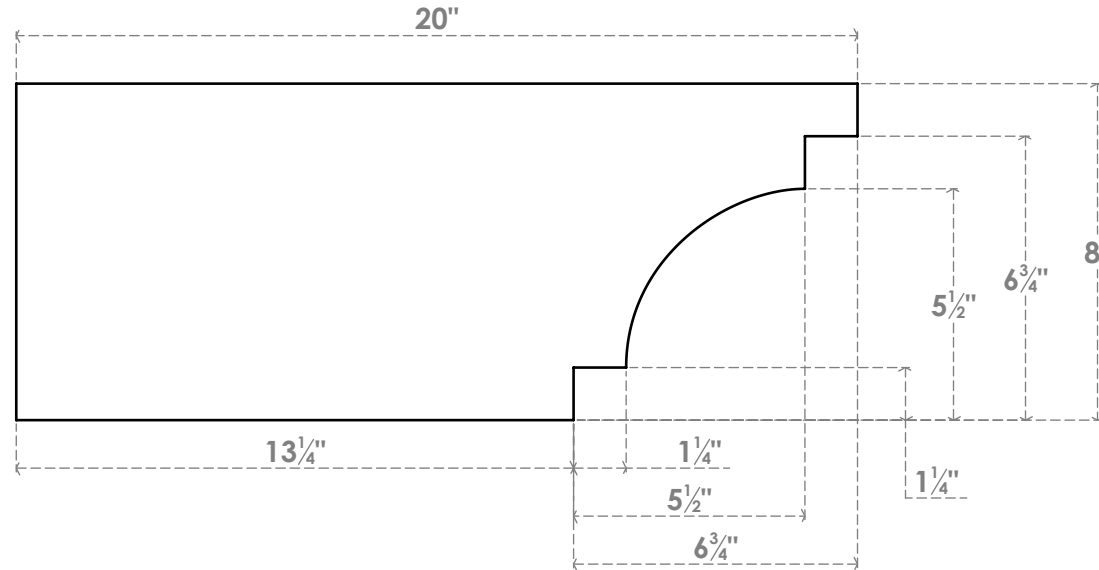

# RFTP06X08X20MED

6"W X 8"H X 20"L MEDITERRANEAN ARCHITECTURAL GRADE PVC RAFTER TAIL

SIDE PROFILE

FRONT PROFILE

ISOMETRIC

EKENA MILLWORK  
 2300 WEST MAIN ST.  
 CLARKSVILLE, TX 75426  
 TOLL FREE: 866-607-0453  
 WWW.EKENAMILLWORK.COM